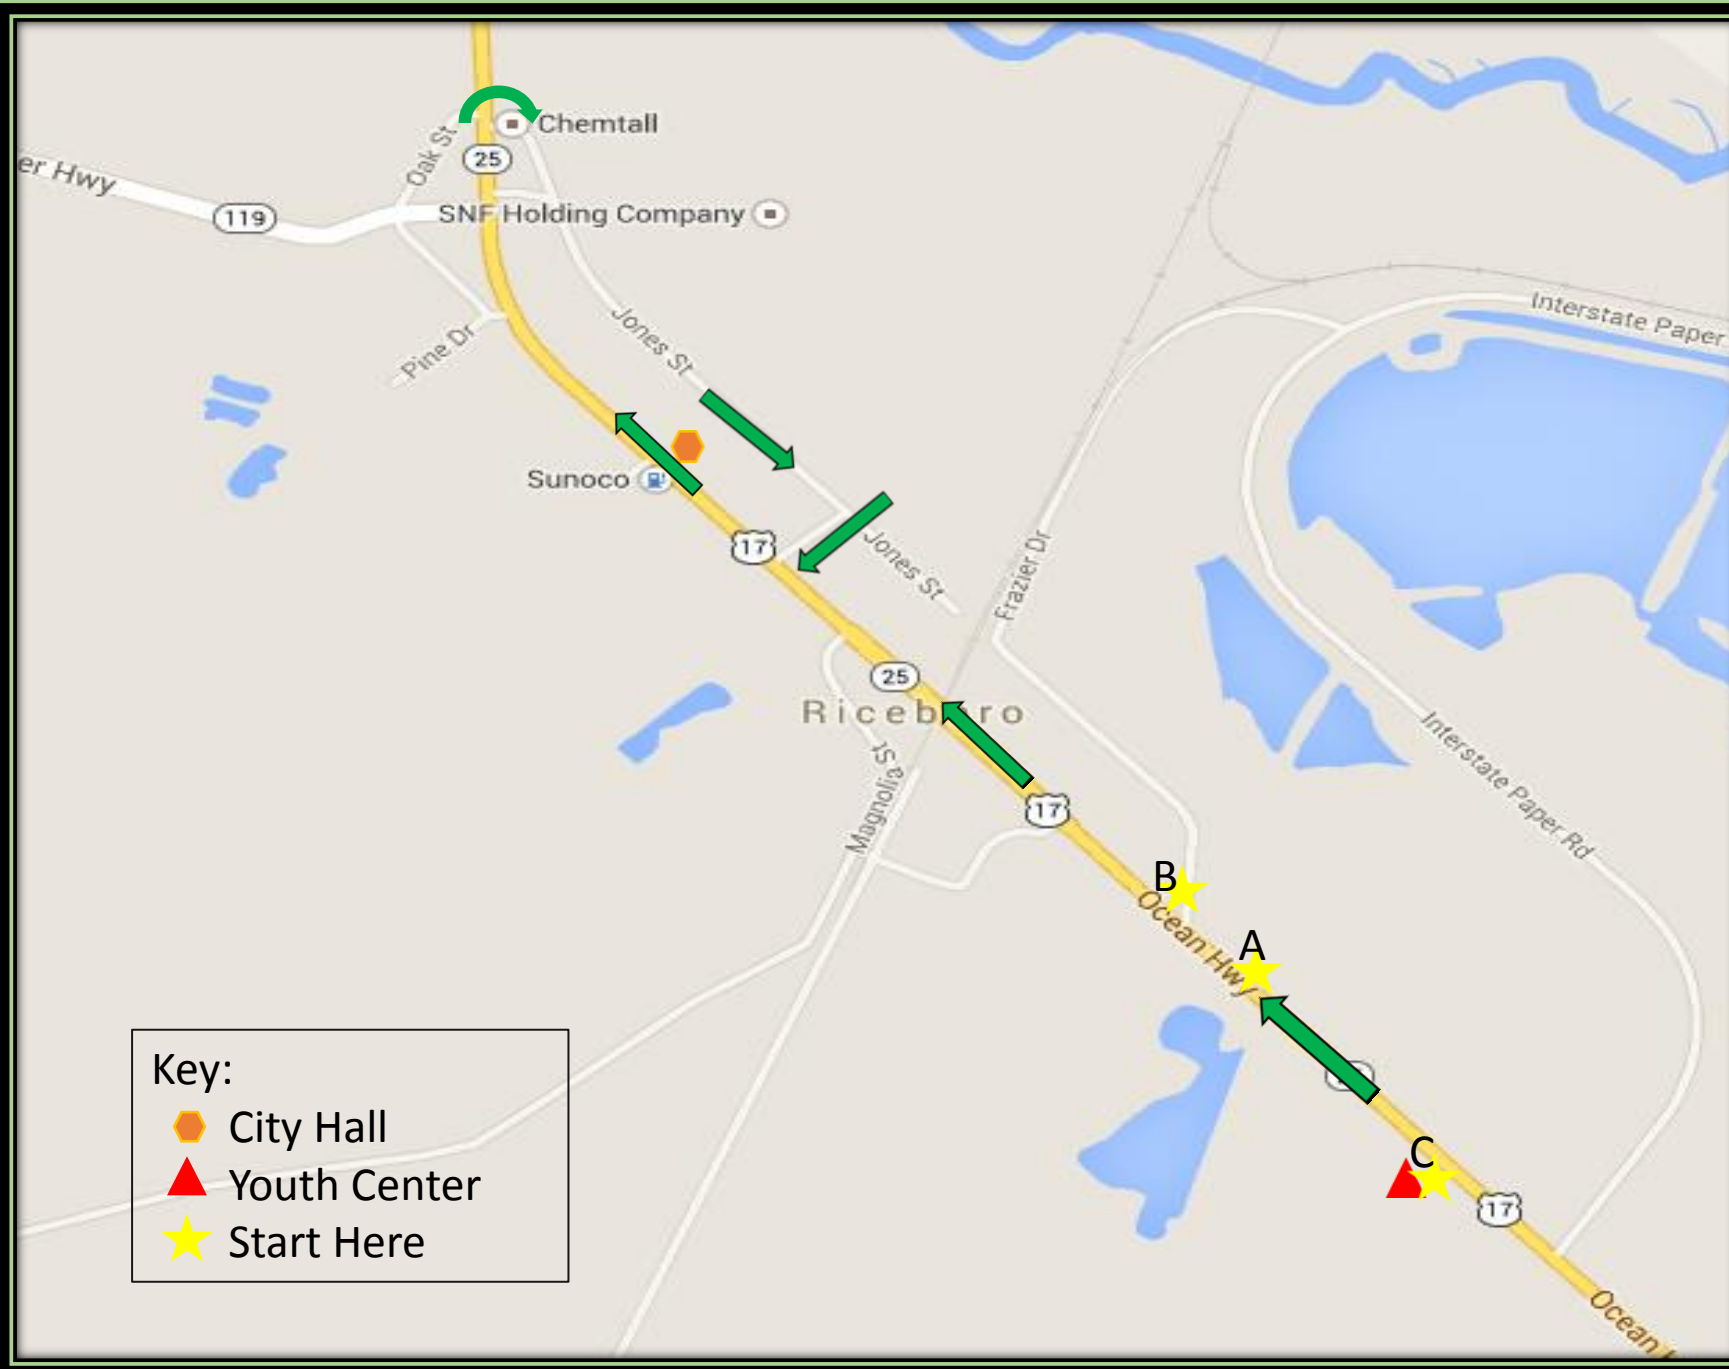

Parade Route

The parade on Highway 17 traveling North around the Riceboro Youth Center.

Each Parade entry is expected to pass the Grand Stand in front of the Riceboro City Hall along Highway 17.

Please drive and march in the median. (between the yellow lines)

Each parade entry must make a right onto Chemical Plant then a quick right onto Jones Road.

The parade vehicles must come out on the Jones Road dirt road.

Please follow these instructions as this will help with the flow of parade traffic.

Key:

- Orange hexagon: City Hall
- Red triangle: Youth Center
- Yellow star: Start Here